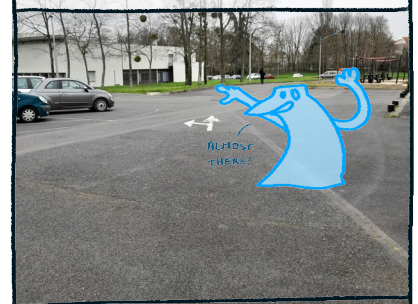

In the hall of the station, face the exit and turn left.

Go straight ahead until you reach the outside

Once out, you will see escalators in front of you

Take them

Then, enter the parking lot

Turn right to reach the other other escalators. Go up them all

At the top, continue straight on, you will see the bus stop on your left

Take the **Bus 1**,
Direction **Milétrie Patis**

ARRÊT DEMANDÉ
MAISON DES ETUDIANTS

Get off at the stop
« **Maison des Etudiants** »
It is located just after « Cité U »

Once you get off the bus, cross the road

Locate the Maison des Etudiants building and walk along it

Turn right and cross the parking lot

Then go along the building in front of you

You're here !