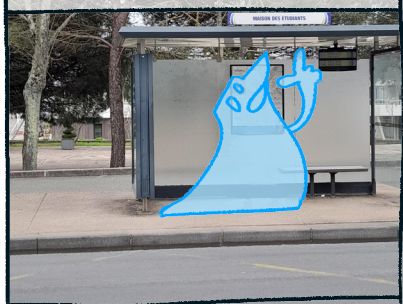

In the hall of the station, face the exit and turn left.

Go straight ahead until you reach the outside

Once out, you will see escalators in front of you

Take them

Then, enter the parking lot

Turn right to reach the other other escalators. Go up them all

At the top, continue straight on, you will see the bus stop on your left

Take the **Bus 1**,
Direction **Milétrie Patis**

ARRÊT DEMANDÉ
MAISON DES ETUDIANTS

Get off at the stop
« **Maison des Etudiants** »
It is located just after « Cité U »

Once you get off the bus, cross the road

Locate the Maison des Etudiants building and walk along it

Turn right and cross the parking lot

Then go along the building in front of you

You're here !